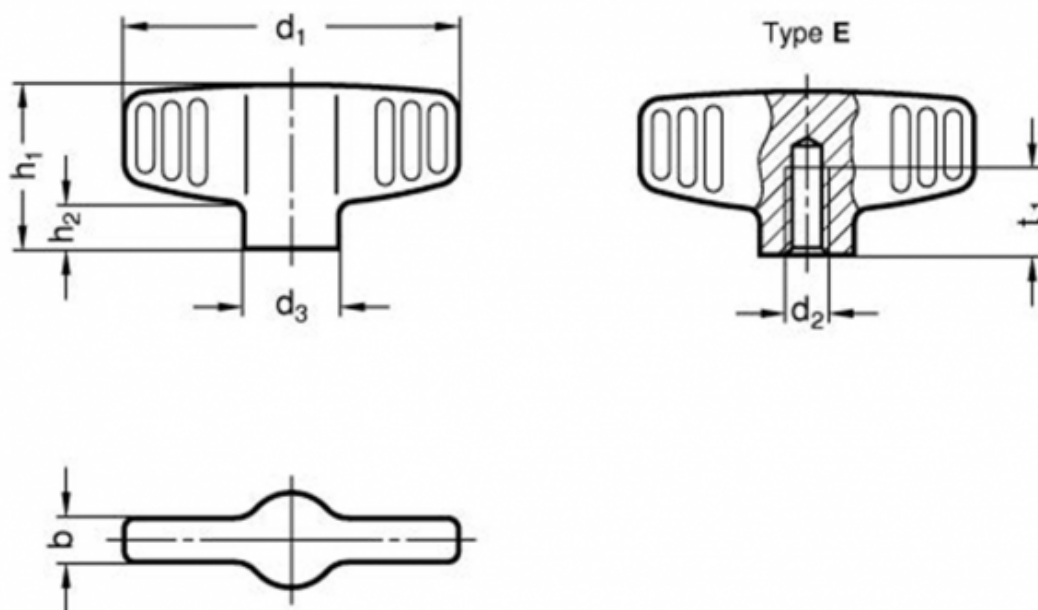

Data Sheet

Article number: 2083446M8EMT

Description: E+G Wing nuts GN 834-46-M8-E-MT

Measures

b	= 6
d1	= 46
d2	= M8
d3	= 13
h1	= 22.5
h2	= 6
t1	= 13
Weight in (g)	= 50